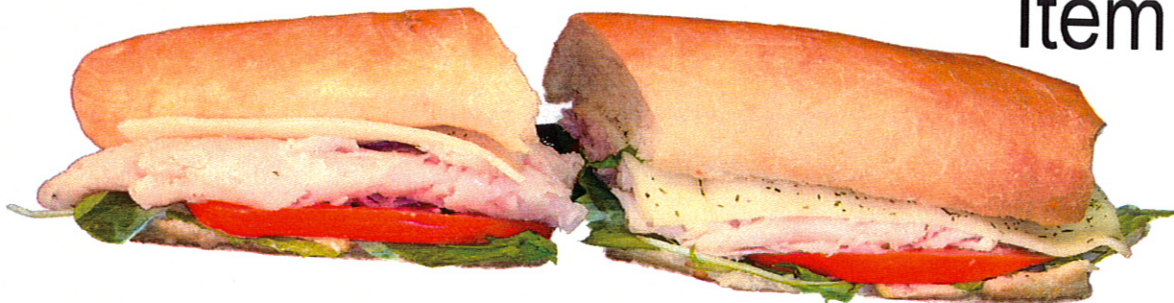

NEW

Item # 733

Grilled Chicken Breast with leaf lettuce, sliced tomatoes, and onions on a Wheat Roll (Mayo PC included)

\$ _____

Item # 883

Roast Turkey & Provolone Baguette: Shaved Turkey and natural Provolone Cheese with leaf lettuce, sliced tomatoes, and dill mayo