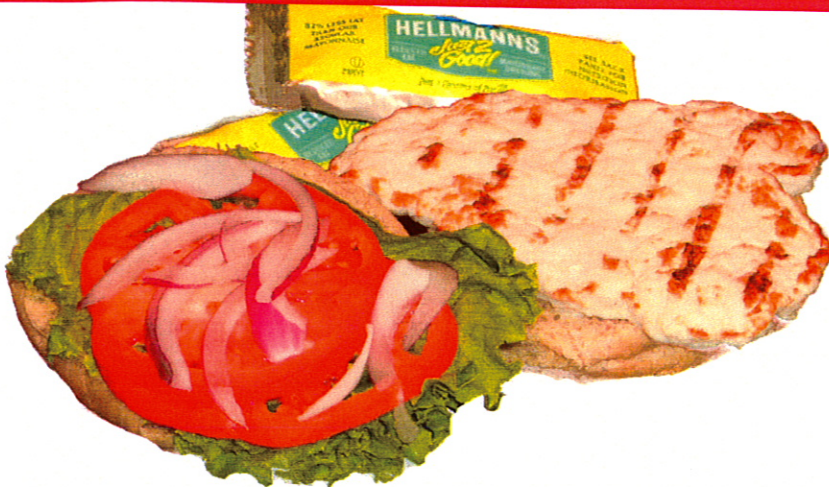

NEW

Item # 733

Grilled Chicken Breast with leaf lettuce, sliced tomatoes, and onions on a Wheat Roll (Mayo PC included)

\$ _____

Item # 883

Roast Turkey & Provolone Baguette: Shaved Turkey and natural Provolone Cheese with leaf lettuce, sliced tomatoes, and dill mayo